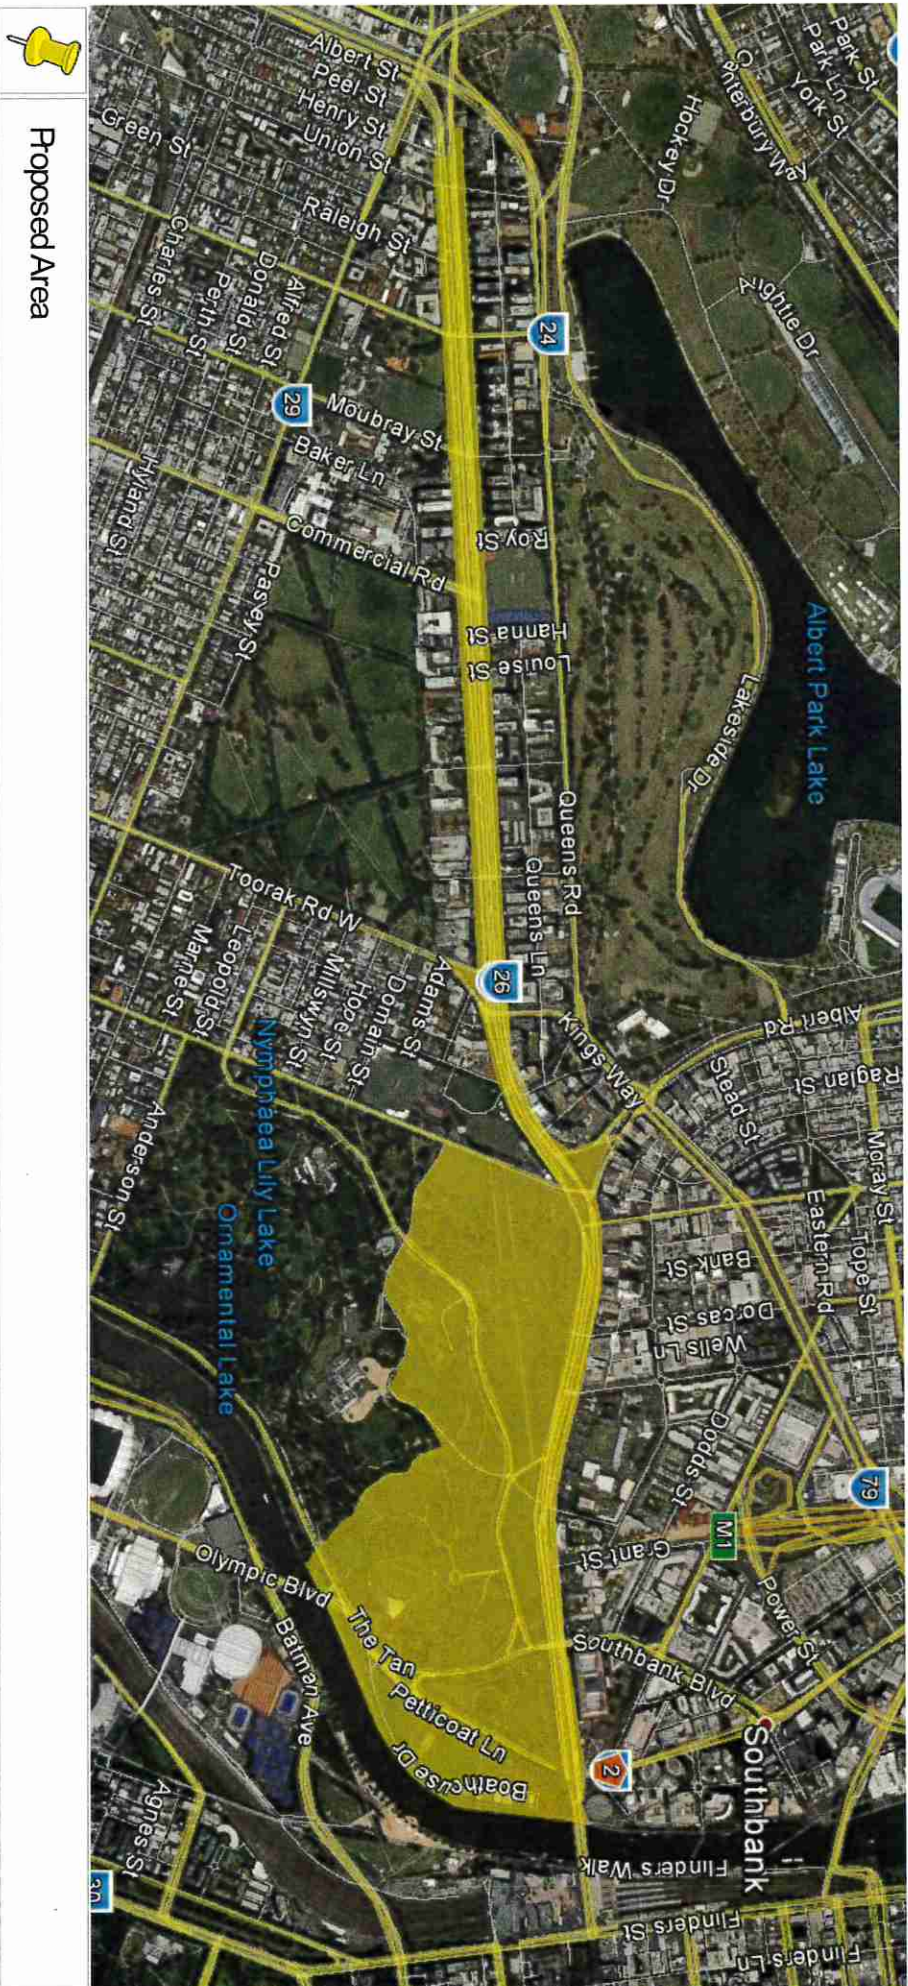

Map of Proposed Area

Legend

Proposed Area

Google Earth

©2016 Google

Ornamental Lake

Nymphaea Lilly Lake

600 m

Proposed Area