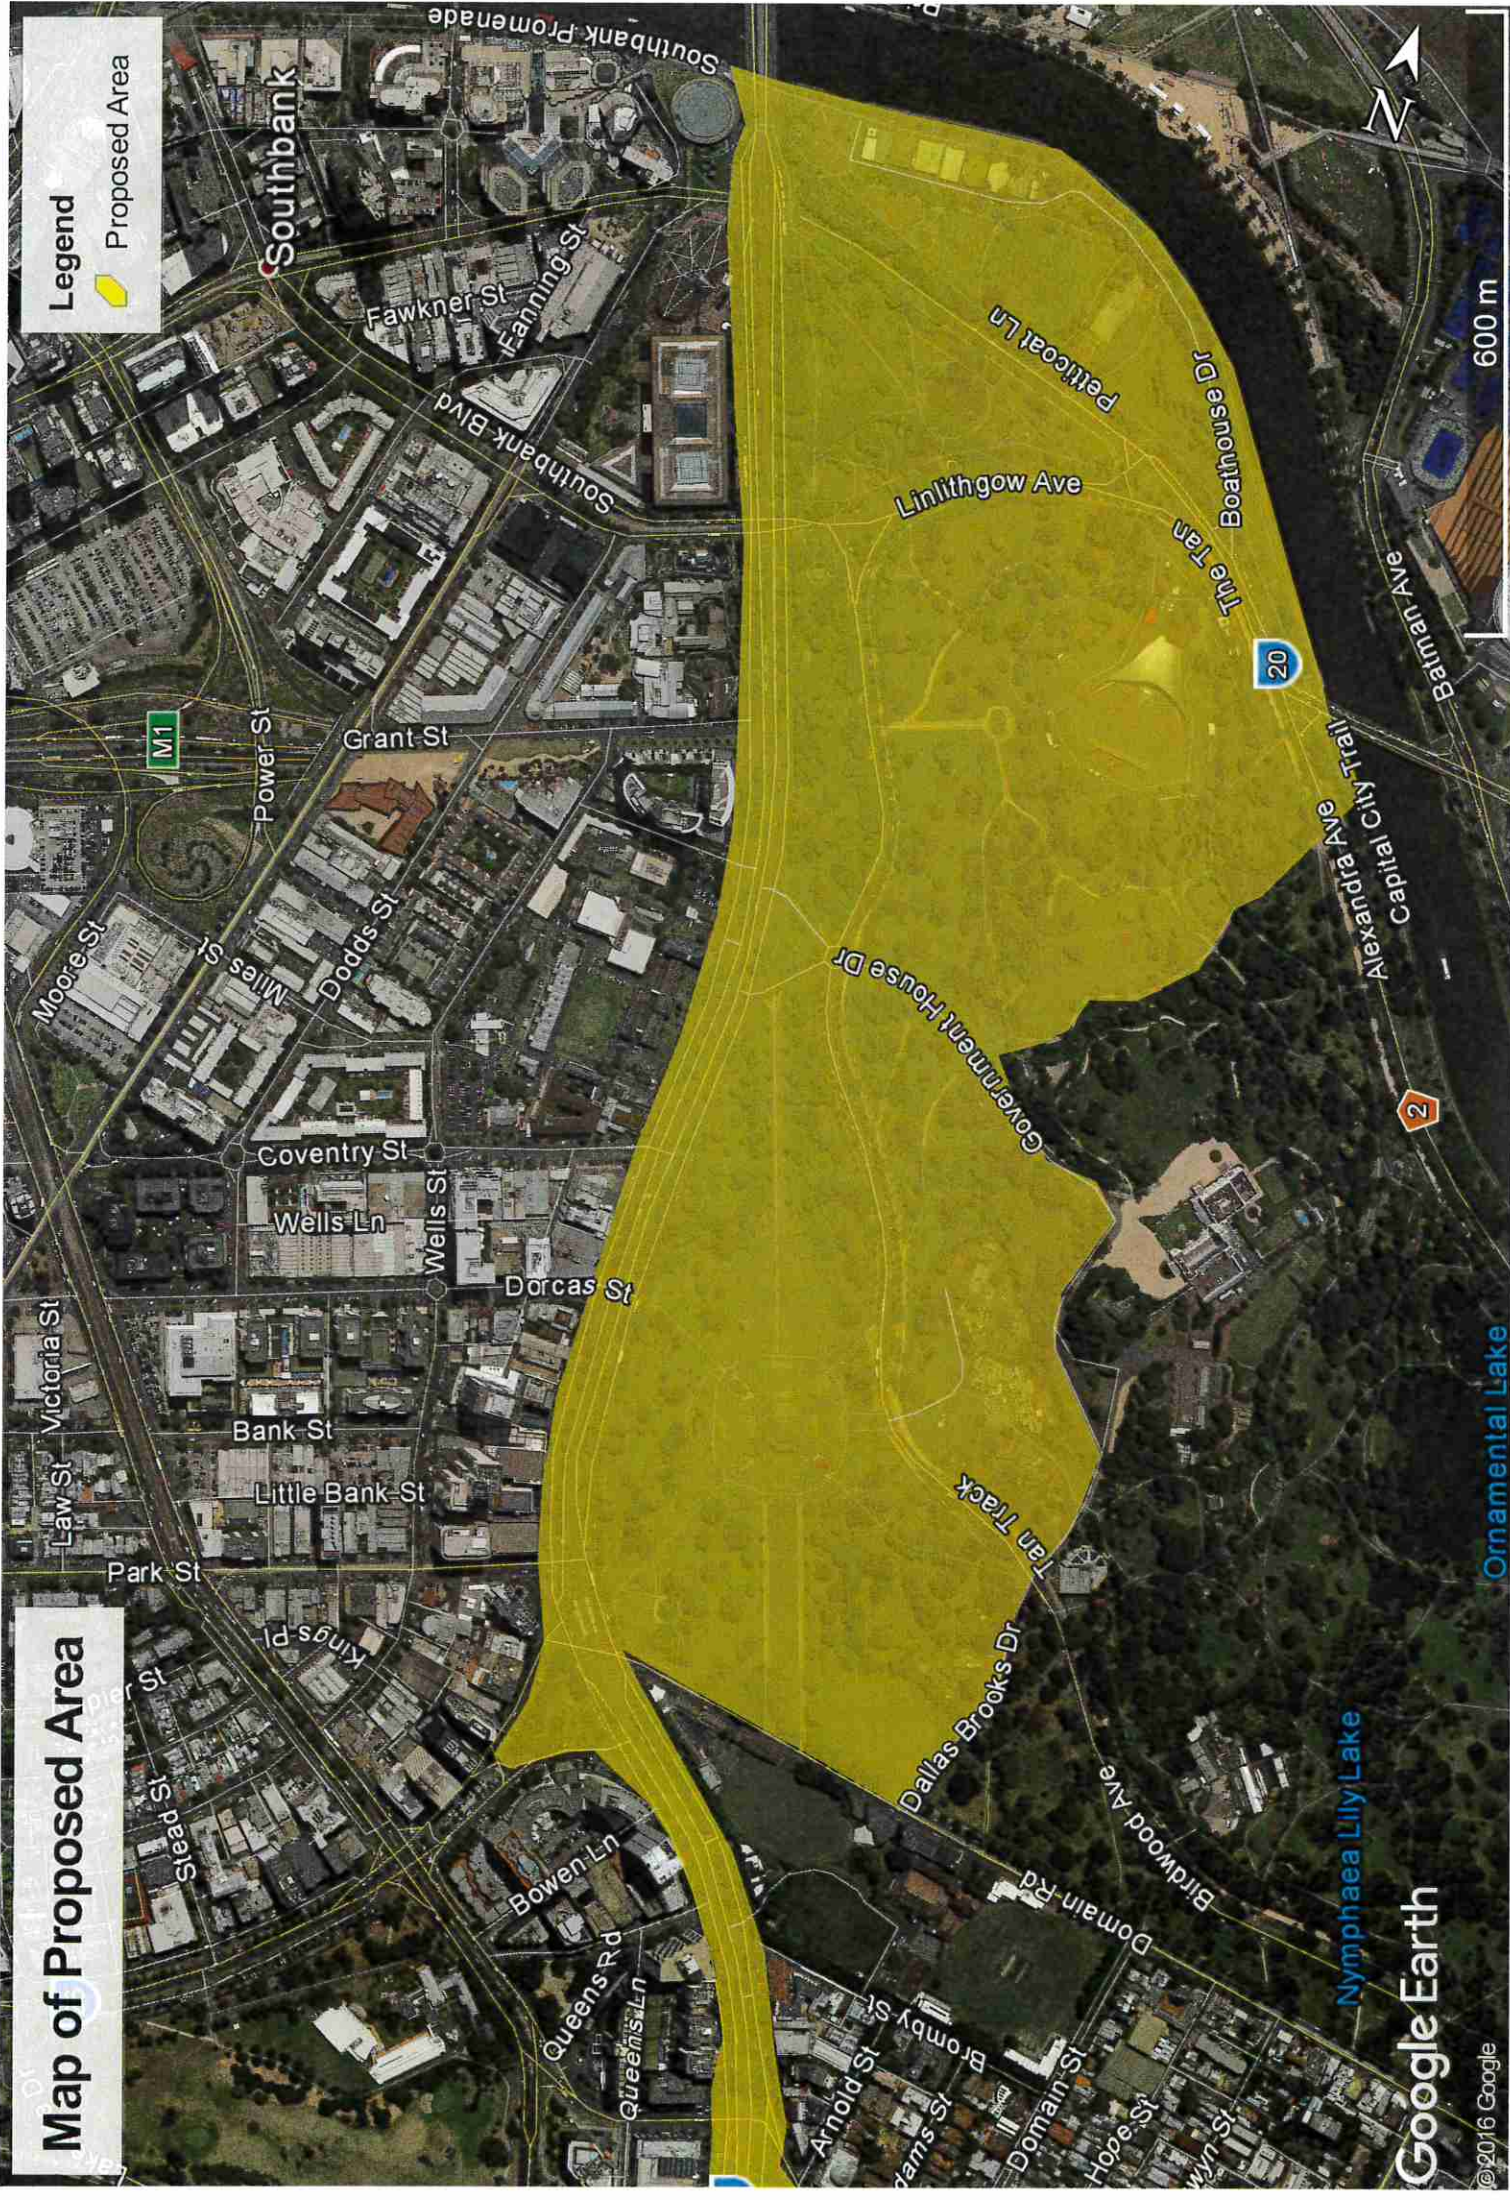

Map of Proposed Area

Legend

Proposed Area

Google Earth

©2016 Google

Ornamental Lake

Nymphaea Lilly Lake

600 m

Proposed Area